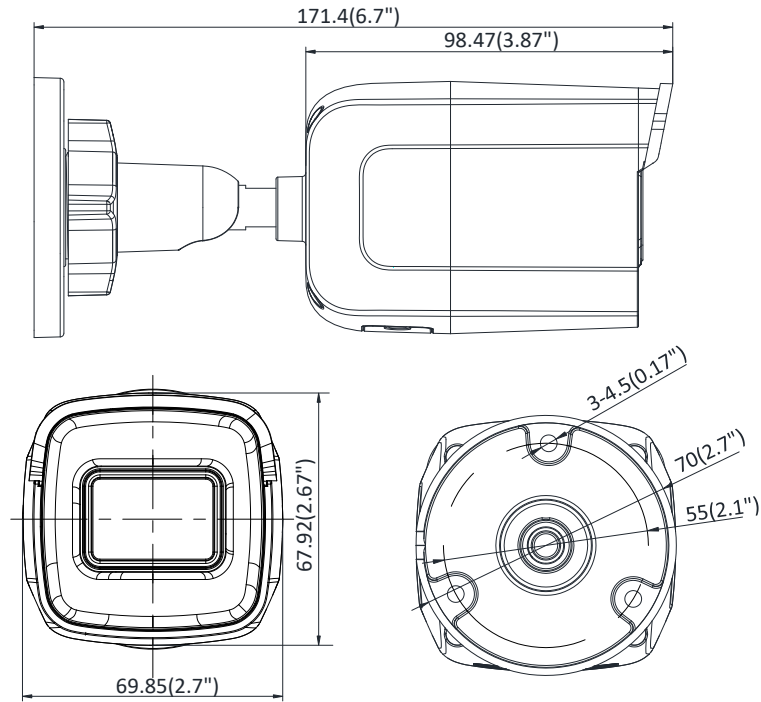

Protocols	TCP/IP, ICMP, HTTP, HTTPS, FTP, DHCP, DNS, DDNS, RTP, RTSP, RTCP, PPPoE, NTP, UPnP, SMTP, SNMP, IGMP, 802.1X, QoS, IPv6, UDP, Bonjour
General Function	One-key reset, anti-flicker, three streams, heartbeat, mirror, password protection, privacy mask, watermark, IP address filter
Firmware Version	V5.5.80
API	ONVIF (PROFILE S, PROFILE G), ISAPI
Simultaneous Live View	Up to 6 channels
User/Host	Up to 32 users 3 levels: Administrator, Operator and User
Client	iVMS-4200, Hik-Connect, iVMS-5200, iVMS-4500
Web Browser	Plug-in required live view: IE8+, Chrome 41.0-44, Firefox 30.0-51, Safari 8.0-11 Plug-in free live view: Chrome 45.0+, Firefox 52.0+
Interface	
Communication Interface	1 RJ45 10M/100M self-adaptive Ethernet port
On-board Storage	Built-in micro SD/SDHC/SDXC slot, up to 128 GB
Reset Button	Yes
Smart Feature-set	
Behavior Analysis	Line crossing detection, intrusion detection, unattended baggage detection, object removal detection
Exception Detection	Scene change detection
Face Detection	Yes
General	
Operating Conditions	-30 °C to +60 °C (-22 °F to +140 °F), humidity 95% or less (non-condensing)
Power Supply	12 VDC ± 25%, 5.5 mm coaxial power plug PoE (802.3af, class 3)
Power Consumption	12 VDC, 0.5 A, max: 6 W PoE: (802.3af, 36 VDC to 57 VDC), 0.2 A to 0.1 A, max: 7.5 W
IR Range	Up to 30 m
Wavelength	850 nm
Protection Level	IP67, IK10
Material	Front cover: metal, back cover: metal, sun shield: plastic
Dimensions	Camera: 70 × 68 × 171 mm (2.8" × 2.7" × 6.7")
Weight	Camera: 400 g (0.9 lb.) With package: 700 g (1.5 lb.)

Available Model

DS-2CD2065G1-I (2.8/4/6 mm)

Dimension

Unit: mm(inch)

Accessory

Distributed by

DS-1280ZJ-XS
Junction Box

Headquarters